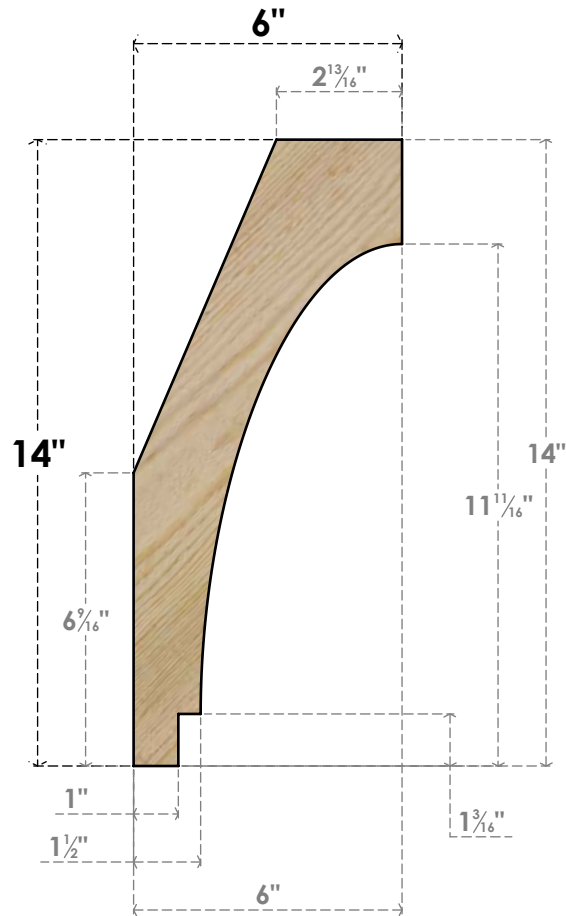

BRC06X06X14IMP00RDF

6"W X 6"D X 14"H IMPERIAL ROUGH SAWN BRACE, DOUGLAS FIR

SIDE

FRONT

EKENA MILLWORK
 2300 WEST MAIN ST.
 CLARKSVILLE, TX 75426
 TOLL FREE: 866-607-0453
 WWW.EKENAMILLWORK.COM

NOTES

1. INSTALLATION TO BE COMPLETED IN ACCORDANCE WITH MANUFACTURER'S SPECIFICATIONS.
2. DRAWING MAY NOT BE TO SCALE
3. THIS DRAWING IS INTENDED FOR DESIGN AND PLANNING PURPOSES ONLY.
4. ALL INFORMATION CONTAINED HEREIN WAS CURRENT AT THE TIME OF DEVELOPMENT BUT MUST BE REVIEWED AND APPROVED BY THE PRODUCT MANUFACTURER TO BE CONSIDERED ACCURATE.
5. PRODUCTS ARE NOT KILN DRIED. THIS ITEM IS UNIQUE AND WILL CONTAIN THE NATURAL VARIATIONS THAT THE WOOD SPECIES OFFERS. THIS MAY RESULT IN VARIATIONS UP TO 1/4"