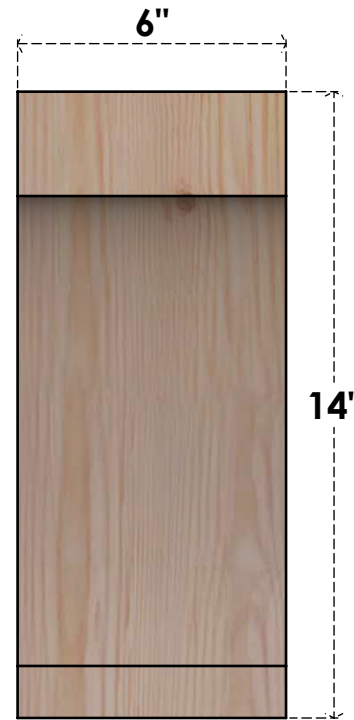

BRC06X06X14IMP00RDF

6"W X 6"D X 14"H IMPERIAL ROUGH SAWN BRACE, DOUGLAS FIR

SIDE

FRONT

EKENA MILLWORK
 2300 WEST MAIN ST.
 CLARKSVILLE, TX 75426
 TOLL FREE: 866-607-0453
 WWW.EKENAMILLWORK.COM

NOTES

1. INSTALLATION TO BE COMPLETED IN ACCORDANCE WITH MANUFACTURER'S SPECIFICATIONS.
2. DRAWING MAY NOT BE TO SCALE
3. THIS DRAWING IS INTENDED FOR DESIGN AND PLANNING PURPOSES ONLY.
4. ALL INFORMATION CONTAINED HEREIN WAS CURRENT AT THE TIME OF DEVELOPMENT BUT MUST BE REVIEWED AND APPROVED BY THE PRODUCT MANUFACTURER TO BE CONSIDERED ACCURATE.
5. PRODUCTS ARE NOT KILN DRIED. THIS ITEM IS UNIQUE AND WILL CONTAIN THE NATURAL VARIATIONS THAT THE WOOD SPECIES OFFERS. THIS MAY RESULT IN VARIATIONS UP TO 1/4"